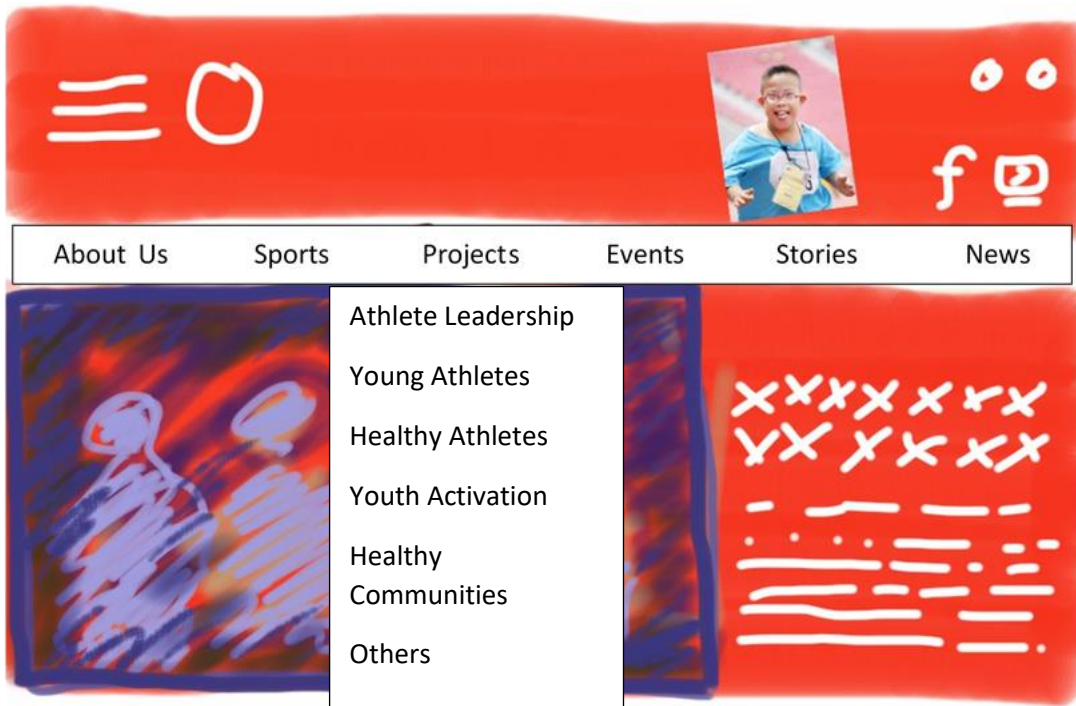

Brief content (Intro)

Drop – Down MENU :

Brief content (Intro)

Brief content (Intro)

Hand-drawn website header on a red background. On the left, there is a hamburger menu icon (three horizontal lines) and a circular logo. On the right, there is a profile picture of a young boy with glasses, two small circles above it, and social media icons for Facebook and Instagram. Below this is a navigation bar with the following items: About Us, Sports, Projects, Events, Stories, and News. Under the 'Events' item, a dropdown menu is shown with the years 2018, 2019, and 2020. To the right of the dropdown, there are two rows of 'X' marks and several horizontal lines of varying lengths, representing content or data.

About Us Sports Projects Events Stories News
 2018
 2019
 2020

Brief content (Intro)

Hand-drawn icons for partners and sponsors on a red background. On the left, the text 'Of. Partner' is written above a white rounded rectangle containing three blue circles. Below this, the text 'Of. Sponsor' is written above a white rounded rectangle containing nine blue circles arranged in a 3x3 grid. On the right, there are two sets of vertical bars of varying heights, each labeled 'RS' at the top. Above the rightmost set of bars, there is a white square icon and the letters 'C' and 'D' with dotted lines below them.