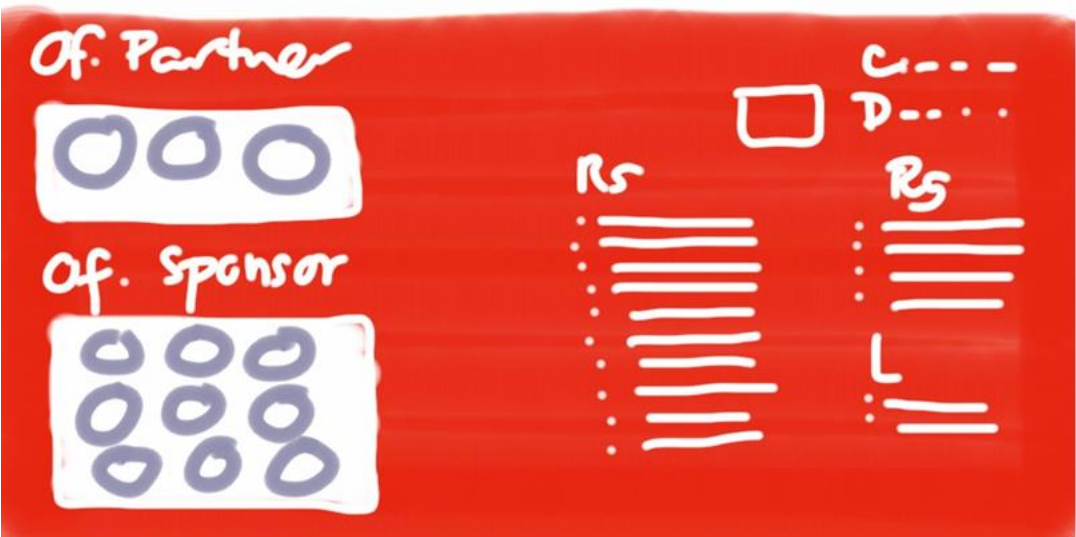

Brief content (Intro)

Drop – Down MENU :

Brief content (Intro)

Brief content (Intro)

Hand-drawn website header on a red background. On the left, there is a hamburger menu icon (three horizontal lines) and a circular logo. On the right, there is a profile picture of a young boy with glasses, two small circles above it, and social media icons for Facebook and Instagram. Below this is a navigation bar with the following items: About Us, Sports, Projects, Events, Stories, and News. Under the 'Events' item, a dropdown menu is shown with the years 2018, 2019, and 2020. To the right of the dropdown, there are two rows of 'X' marks and several horizontal lines of varying lengths, representing content or data.

About Us Sports Projects Events Stories News
 2018
 2019
 2020

Brief content (Intro)

Hand-drawn icons for partners and sponsors on a red background. On the left, the text 'Of. Partner' is written above a white rounded rectangle containing three blue circles. Below this, the text 'Of. Sponsor' is written above a white rounded rectangle containing nine blue circles arranged in a 3x3 grid. On the right, there are two sets of vertical bars of varying heights, each labeled 'RS' at the top. Above the rightmost set of bars, there is a white square icon and the letters 'C' and 'D' with dotted lines below them.