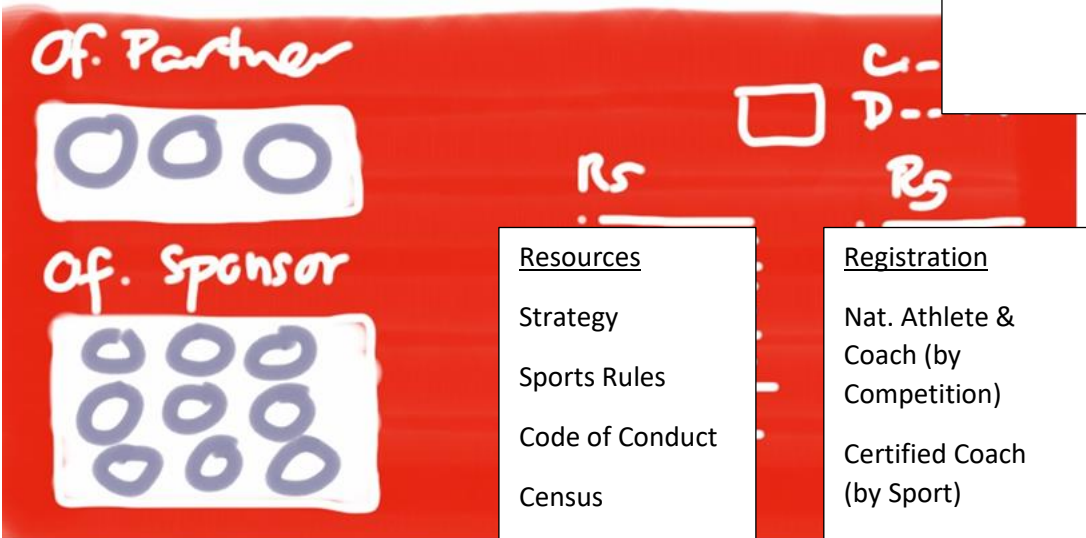

Brief content (Intro)

Drop – Down MENU :

Brief content (Intro)

Brief content (Intro)

Hand-drawn website header on a red background. On the left, there is a hamburger menu icon (three horizontal lines) and a circular logo. On the right, there is a profile picture of a young boy with glasses, two small circles above it, and social media icons for Facebook and Instagram. Below this is a navigation bar with the following items: About Us, Sports, Projects, Events, Stories, and News. Under the 'Events' item, a dropdown menu is shown with the years 2018, 2019, and 2020. To the right of the dropdown, there are two rows of 'X' marks and several horizontal lines of varying lengths, representing content or data.

About Us Sports Projects Events Stories News
 2018
 2019
 2020

Brief content (Intro)

Hand-drawn icons for partners and sponsors on a red background. On the left, the text 'Of. Partner' is written above a white rounded rectangle containing three blue circles. Below this, the text 'Of. Sponsor' is written above a white rounded rectangle containing nine blue circles arranged in a 3x3 grid. On the right, there are two sets of vertical bars of varying heights, each labeled 'RS' at the top. Above the rightmost set of bars, there is a white square icon and the letters 'C' and 'D' with dotted lines below them.

Of. Partner

Of. Sponsor

RS C D

RS

[Contact](#)

[QR CODE] [Donation](#)

- Resources

 - Strategy
 - Sports Rules
 - Code of Conduct
 - Census
 - SO-Para-Olympics
 - Report
 - Photo Album