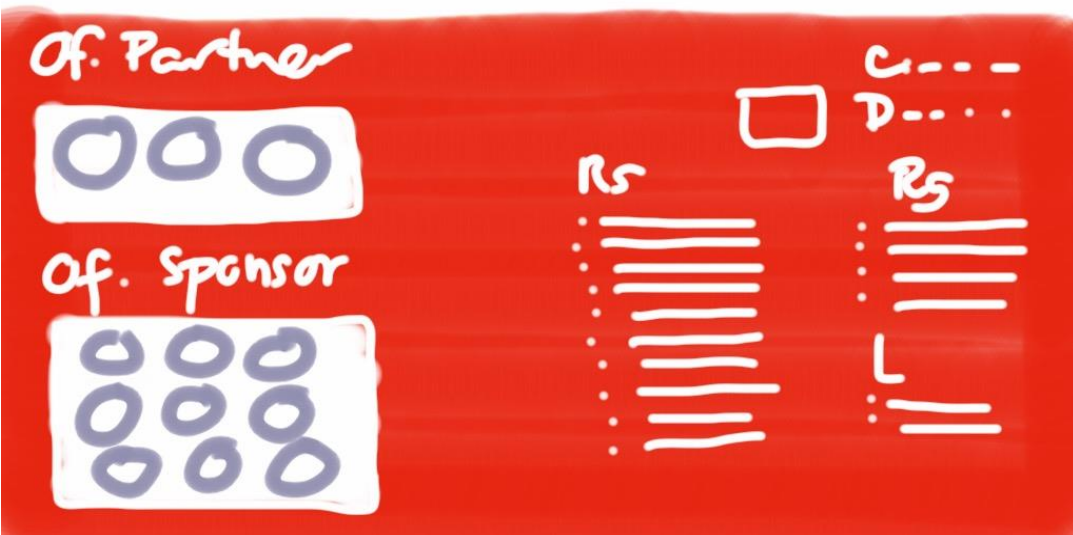

Brief content (Intro)

Drop – Down MENU :

Brief content (Intro)

Brief content (Intro)

Hand-drawn website header on a red background. On the left, there is a hamburger menu icon (three horizontal lines) and a circular logo. On the right, there is a profile picture of a young boy with glasses, two small circles above it, and social media icons for Facebook and Instagram. Below this is a navigation bar with the following items: About Us, Sports, Projects, Events, Stories, and News. Under the 'Events' item, a dropdown menu is shown with the years 2018, 2019, and 2020. To the right of the dropdown, there are two rows of 'X' marks and several horizontal lines of varying lengths, representing content or data.

About Us Sports Projects Events Stories News
 2018
 2019
 2020

Brief content (Intro)

Hand-drawn icons for partners and sponsors on a red background. On the left, the text 'Of. Partner' is written above a white rounded rectangle containing three blue circles. Below this, the text 'Of. Sponsor' is written above a white rounded rectangle containing nine blue circles arranged in a 3x3 grid. On the right, there are two sets of vertical bars of varying heights, each labeled 'RS' at the top. Above the rightmost set of bars, there is a white square icon and the letters 'C' and 'D' with dotted lines below them.