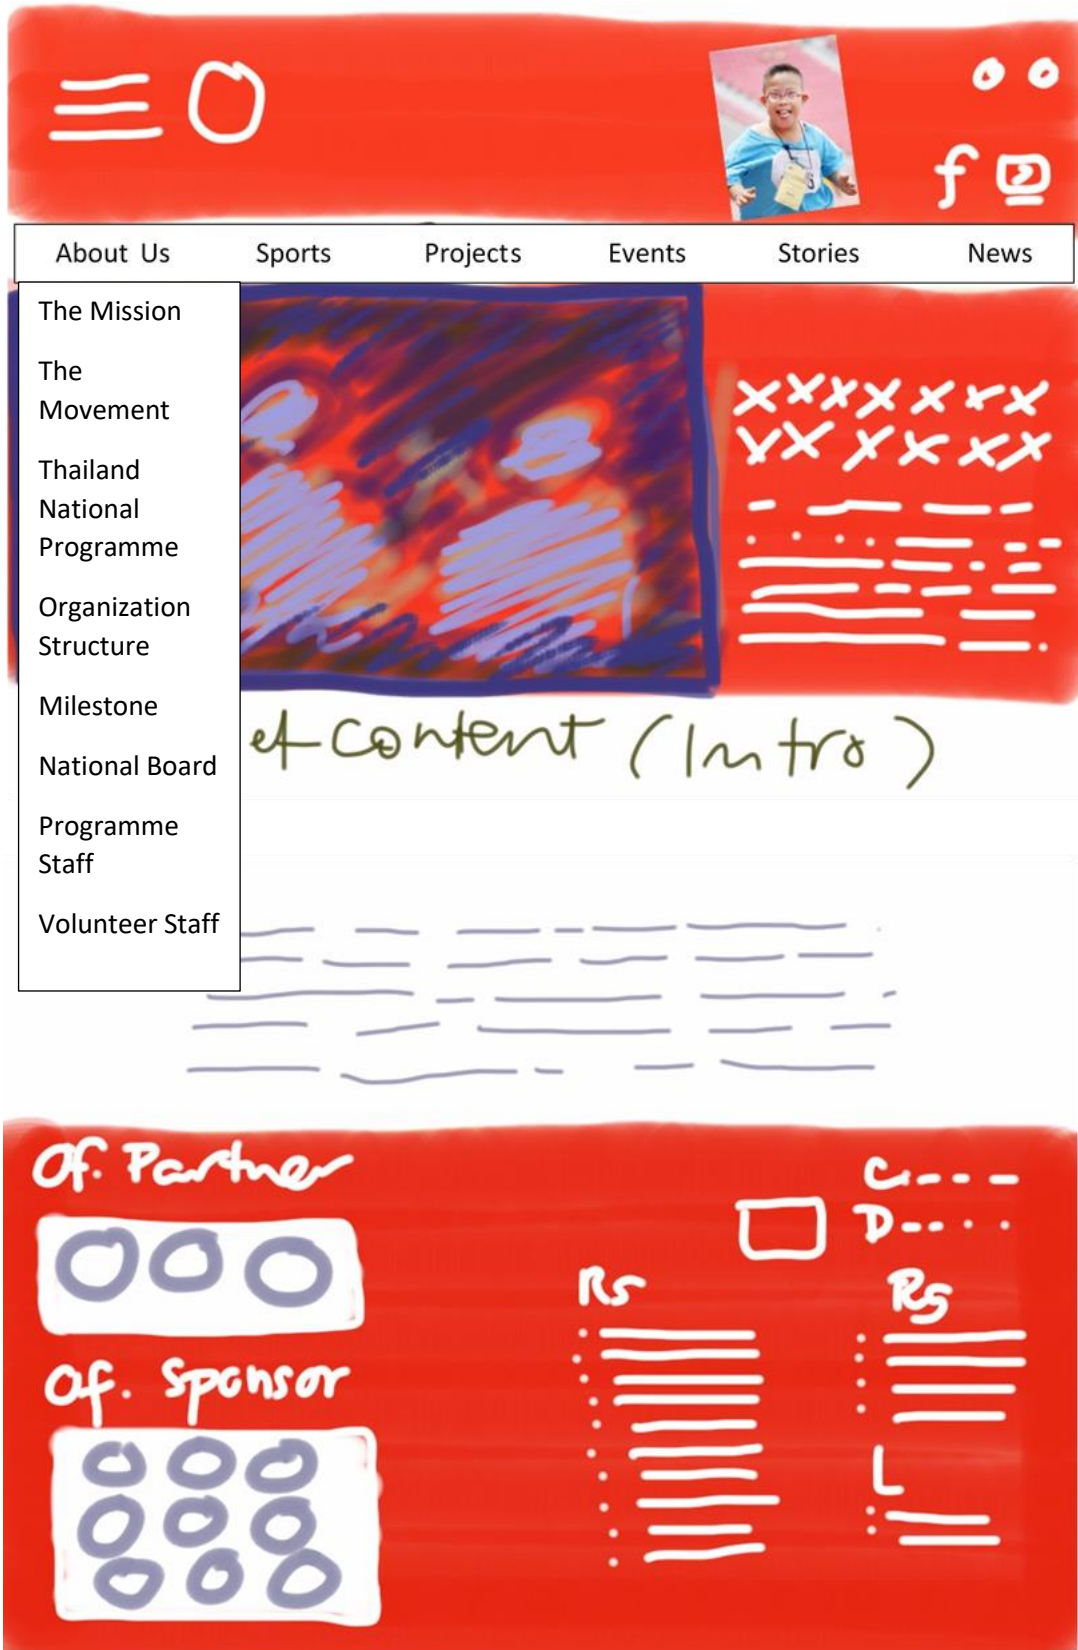

Brief content (Intro)

Drop – Down MENU :

Brief content (Intro)

Brief content (Intro)

Hand-drawn website header on a red background. On the left, there is a hamburger menu icon (three horizontal lines) and a circular logo. On the right, there is a profile picture of a young boy with glasses, two small circles above it, and social media icons for Facebook and Instagram. Below this is a navigation bar with the following items: About Us, Sports, Projects, Events, Stories, and News. Under the 'Events' item, a dropdown menu is shown with the years 2018, 2019, and 2020. To the right of the dropdown, there are two rows of 'X' marks and several horizontal lines of varying lengths, representing content or data.

About Us Sports Projects Events Stories News
 2018
 2019
 2020

Brief content (Intro)

Hand-drawn icons for partners and sponsors on a red background. On the left, the text 'Of. Partner' is written above a white rounded rectangle containing three blue circles. Below this, the text 'Of. Sponsor' is written above a white rounded rectangle containing nine blue circles arranged in a 3x3 grid. On the right, there are two sets of vertical bars of varying heights, each labeled 'RS' at the top. Above the rightmost set of bars, there is a white square icon and the letters 'C' and 'D' with dotted lines below them.