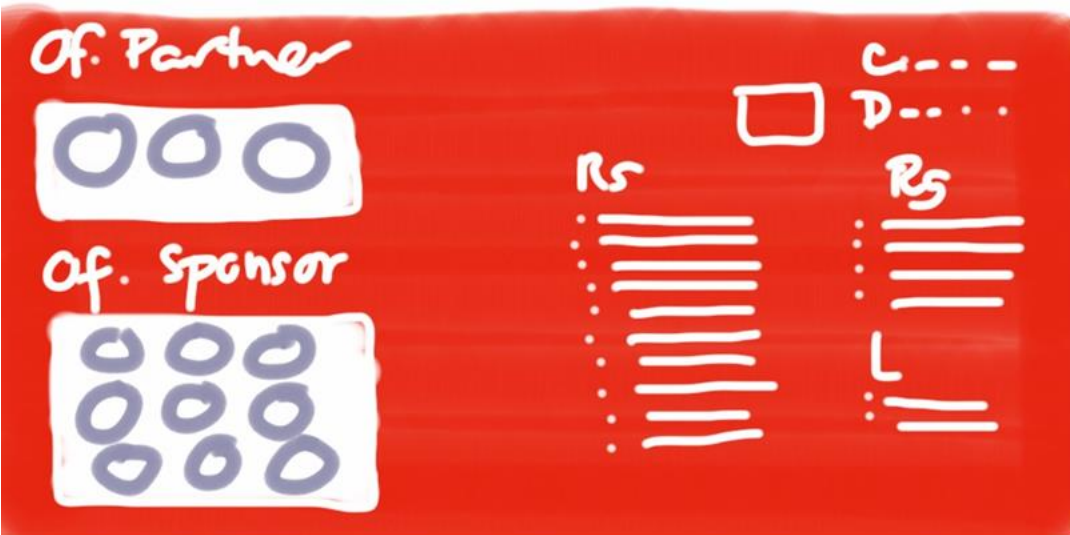

Brief content (Intro)

Drop – Down MENU :

Brief content (Intro)

Brief content (Intro)

Hand-drawn website header on a red background. On the left, there is a hamburger menu icon (three horizontal lines) and a circular logo. On the right, there is a profile picture of a young boy with glasses, two small circles above it, and social media icons for Facebook and Instagram. Below this is a navigation bar with the following items: About Us, Sports, Projects, Events, Stories, and News. Under the 'Events' item, a dropdown menu is shown with the years 2018, 2019, and 2020. To the right of the dropdown, there are two rows of 'X' marks and several horizontal lines of varying lengths, representing content or data.

About Us Sports Projects Events Stories News
 2018
 2019
 2020

Brief content (Intro)

Hand-drawn icons for partners and sponsors on a red background. On the left, the text 'Of. Partner' is written above a white rounded rectangle containing three blue circles. Below this, the text 'Of. Sponsor' is written above a white rounded rectangle containing nine blue circles arranged in a 3x3 grid. On the right, there are two sets of vertical bars of varying heights, each labeled 'RS' at the top. Above the rightmost set of bars, there is a white square icon and the letters 'C' and 'D' with dotted lines below them.